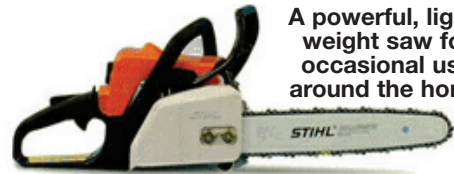

# NO MORE TIES! Give Dad The Power of **STIHL**® For Christmas!

Model BG 55  
HomeScaper  
Series™ Blower

**\$159.95**

**STIHL**®

**BG55 RATED  
BEST BUY!**

**STIHL**®

SH55  
Vacuum/Shredder  
Great for cleaning up  
dried leaves in shrubs  
and flower beds.

**\$199.95**

A powerful, light-  
weight saw for  
occasional use  
around the home

Are you  
ready for a

**STIHL**®

MS170

**\$169.95**

MS210 **\$249.95**

Excellent mid-  
range saw for fire-  
wood cutters.